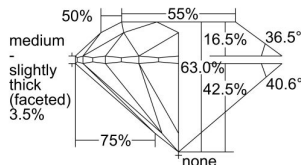

GIA®

FACSIMILE

GIA REPORT 6432523171

Verify this report at GIA.edu

GIA NATURAL DIAMOND DOSSIER®

May 30, 2022
GIA Report Number **6432523171**
Shape and Cutting Style ..... **Round Brilliant**
Measurements ..... **5.52 - 5.55 x 3.49 mm**

GRADING RESULTS

Carat Weight ..... **0.66 carat**
Color Grade ..... **I**
Clarity Grade **VVS1**
Cut Grade ..... **Excellent**

ADDITIONAL GRADING INFORMATION

Polish ..... **Excellent**
Symmetry ..... **Excellent**
Fluorescence ..... **None**
Clarity Characteristics ..... **Pinpoint**
Inscription(s): **GIA 6432523171**

PROPORTIONS

Profile to actual proportions