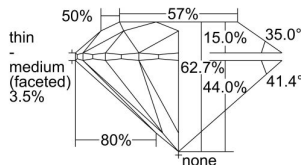

GIA®

FACSIMILE

GIA REPORT 6442410512

Verify this report at GIA.edu

GIA NATURAL DIAMOND DOSSIER®

August 26, 2022
GIA Report Number **6442410512**
Shape and Cutting Style ..... **Round Brilliant**
Measurements ..... **5.17 - 5.19 x 3.25 mm**

GRADING RESULTS

Carat Weight ..... **0.53 carat**
Color Grade ..... **G**
Clarity Grade **VS2**
Cut Grade ..... **Excellent**

ADDITIONAL GRADING INFORMATION

Polish ..... **Excellent**
Symmetry ..... **Excellent**
Fluorescence ..... **None**
Clarity Characteristics ..... **Crystal, Cloud**
Inscription(s): **GIA 6442410512**

PROPORTIONS

GRADING SCALES

GIA COLOR SCALE	GIA CLARITY SCALE	GIA CUT SCALE
COLORESS	FLAWLESS	EXCELLENT
D	FLAWLESS	
E	FLAWLESS	VERY GOOD
F	FLAWLESS	
G	FLAWLESS	
H	FLAWLESS	
I	VVS₁	GOOD
J	VVS₂	
K	VS₁	FAIR
L	VS₂	
M	SI₁	
N	SI₂	POOR
O	I₁	
P	I₂	
Q	I₃	
R		
S		
T		
U		
V		
W		
X		
Y		
Z