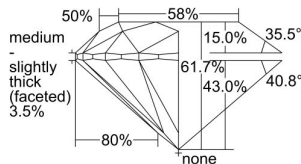

GIA®

FACSIMILE

GIA REPORT 3445697426

Verify this report at GIA.edu

GIA NATURAL DIAMOND DOSSIER®

September 21, 2022
GIA Report Number **3445697426**
Shape and Cutting Style ..... **Round Brilliant**
Measurements ..... **5.05 - 5.09 x 3.13 mm**

GRADING RESULTS

Carat Weight ..... **0.50 carat**
Color Grade ..... **H**
Clarity Grade **VS2**
Cut Grade ..... **Excellent**

ADDITIONAL GRADING INFORMATION

Polish ..... **Excellent**
Symmetry ..... **Excellent**
Fluorescence ..... **None**
Clarity Characteristics ..... **Cloud, Knot**
Inscription(s): **GIA 3445697426**

PROPORTIONS

Profile to actual proportions

GRADING SCALES

GIA COLOR SCALE	GIA CLARITY SCALE	GIA CUT SCALE	
D	FLAWLESS	EXCELLENT	
E	INTERNALLY FLAWLESS		
F		VVS₁	VERY GOOD
G	VVS₂		
H	VS₁	GOOD	
I	VS₂		
J	SI₁	FAIR	
K	SI₂		
L	I₁	POOR	
M	I₂		
N	I₃		
O			
P			
Q			
R			
S			
T			
U			
V			
W			
X			
Y			
Z