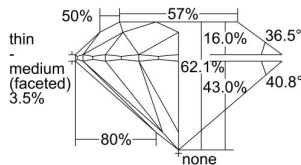

GIA®

FACSIMILE

GIA REPORT 2225339995

Verify this report at GIA.edu

GIA NATURAL DIAMOND DOSSIER®

March 10, 2022
GIA Report Number 2225339995
Shape and Cutting Style ..... Round Brilliant
Measurements ..... 5.47 - 5.51 x 3.41 mm

GRADING RESULTS

Carat Weight ..... 0.63 carat
Color Grade ..... H
Clarity Grade S11
Cut Grade ..... Excellent

ADDITIONAL GRADING INFORMATION

Polish ..... Excellent
Symmetry ..... Excellent
Fluorescence ..... None
Clarity Characteristics ..... Cloud
Inscription(s): GIA 2225339995

PROPORTIONS

Profile to actual proportions

GRADING SCALES

GIA COLOR SCALE	GIA CLARITY SCALE	GIA CUT SCALE	
D	FLAWLESS	EXCELLENT	
E	INTERNALLY FLAWLESS		
F		VVS₁	VERY GOOD
G	VVS₂		
H	VS₁	GOOD	
I	VS₂		
J	S1₁	FAIR	
K	S1₂		
L	I₁	POOR	
M	I₂		
N	I₃		
O			
P			
Q			
R			
S			
T			
U			
V			
W			
X			
Y			
Z